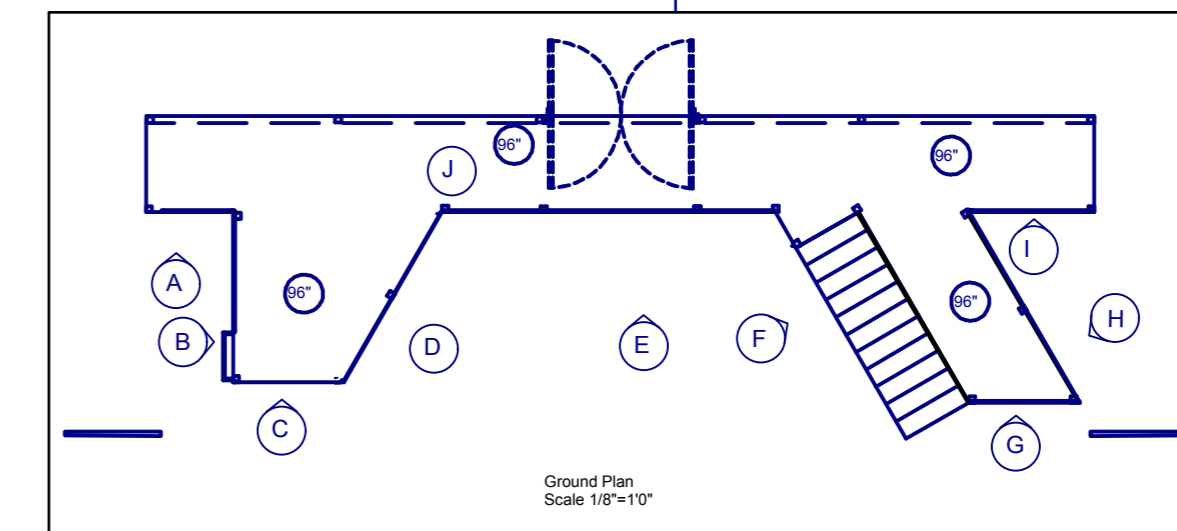

Front Elevation
Onstage Stairs
Left

KENT STATE SCHOOL OF THEATRE AND DANCE		
RAGTIME		
ELEVATION Downstage		PLATE: 3
DIRECTOR:	ERIC VAN BARRS	OF 6
SCENIC DESIGNER:	CONNIE HECKER	
ASSISTANT DESIGNER:	ANDREW AGINIAN	
TECHNICAL DIRECTOR:	MARTY SIMONSEN	CKD:
APPROVED:	SCALE: 1/2"=1'	DATE: 11/28/11