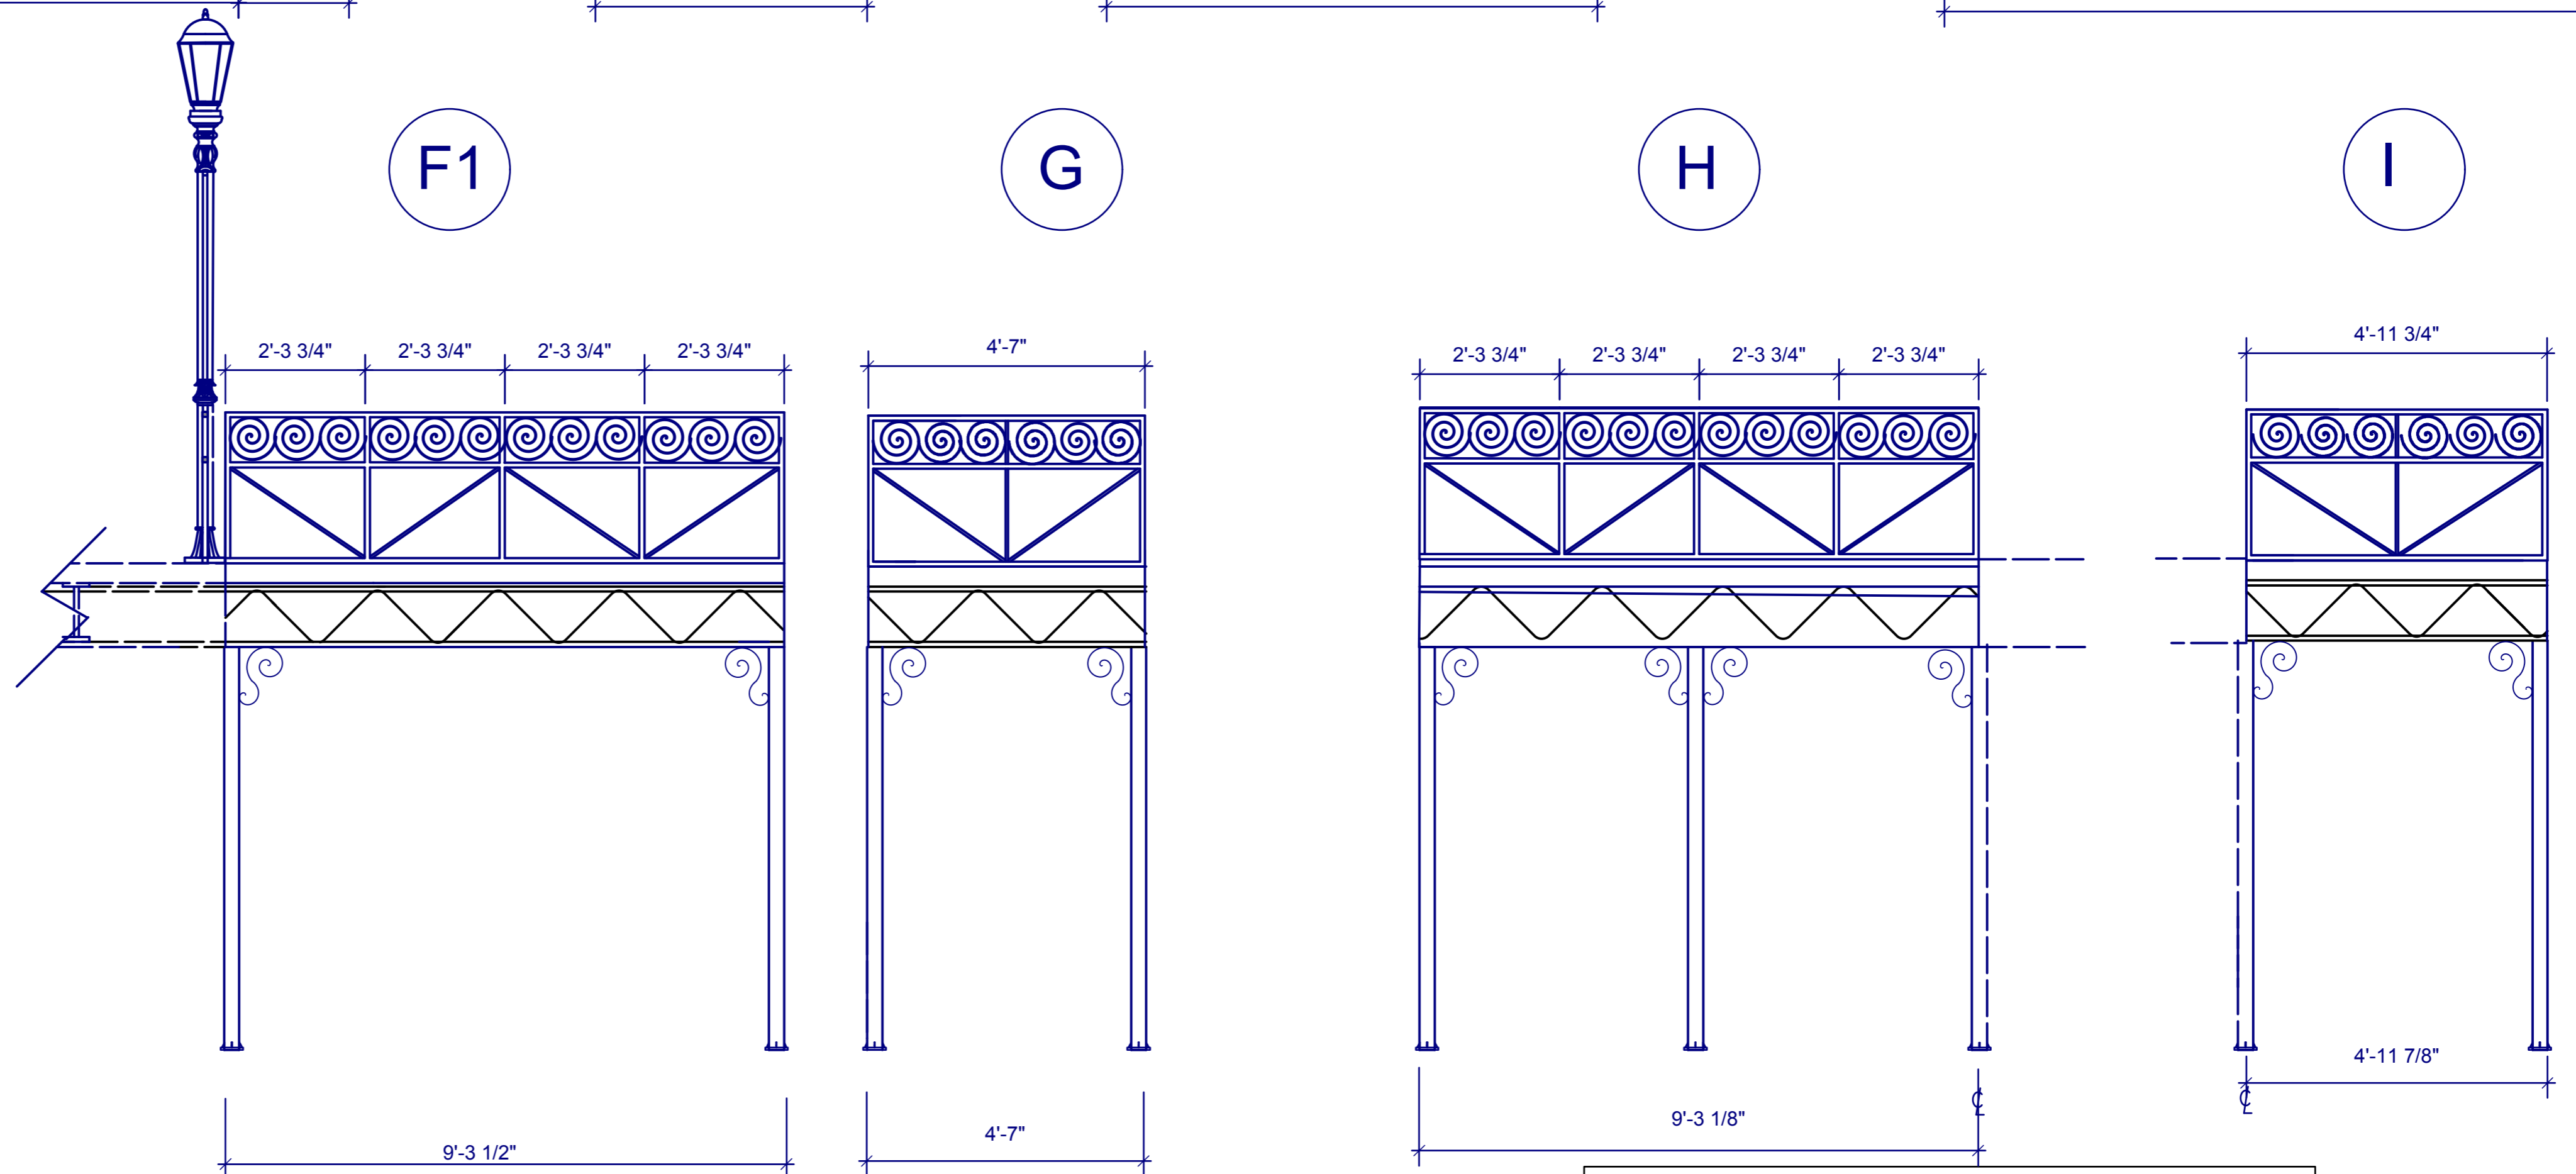

Front Elevation
Onstage Stairs
Left

KENT STATE SCHOOL OF THEATRE AND DANCE		
RAGTIME		
ELEVATION Downstage		PLATE: 3
DIRECTOR:	ERIC VAN BARRS	OF 6
SCENIC DESIGNER:	CONNIE HECKER	
ASSISTANT DESIGNER:	ANDREW AGINIAN	
TECHNICAL DIRECTOR:	MARTY SIMONSEN	CKD:
APPROVED:	SCALE: 1/2"=1'	DATE: 11/28/11